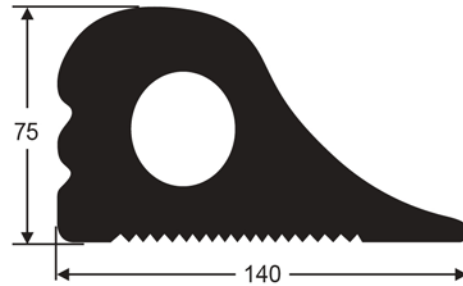

WHEEL CHOCKS

<< NOT TO SCALE >>

WC MED

155 X 130 X 150

(available in custom widths)

WC CAR1792

140 X 75 X 100

(available in custom widths)

WC LARGE

275 X 150 X 150

(available in custom widths)

Made in Australia

WHEEL CHOCKS

<< NOT TO SCALE >>

WC TRI
MOULDED STEPPED WHEEL CHOCK

WHEEL CHOCKS

<< NOT TO SCALE >>

WC TRIRC08

MOULDED LARGE WHEEL CHOCK

WC MLD264

205L X 100H X 120W

MOULDED WHEEL CHOCK