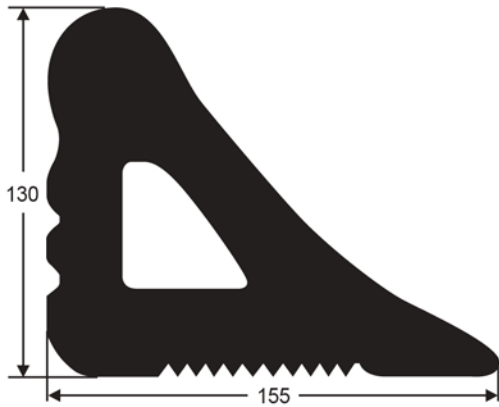

WHEEL CHOCKS

<< NOT TO SCALE >>

WC MED

155 X 130 X 150

(available in custom widths)

WC CAR1792

140 X 75 X 100

(available in custom widths)

WC LARGE

275 X 150 X 150

(available in custom widths)

Made in Australia

WHEEL CHOCKS

<< NOT TO SCALE >>

WC TRI
MOULDED STEPPED WHEEL CHOCK

WHEEL CHOCKS

<< NOT TO SCALE >>

WC TRIRC08

MOULDED LARGE WHEEL CHOCK

WC MLD264

205L X 100H X 120W

MOULDED WHEEL CHOCK