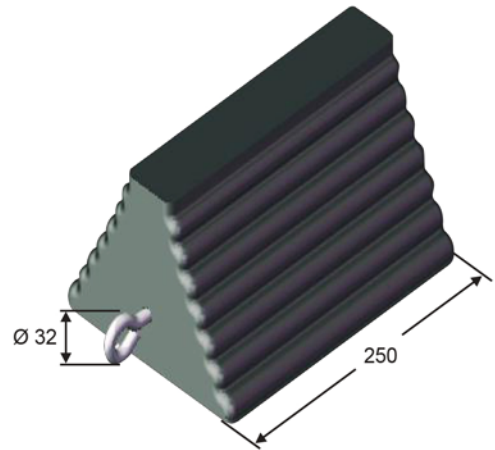

WHEEL CHOCKS

<< NOT TO SCALE >>

WC MED

155 X 130 X 150

(available in custom widths)

WC CAR1792

140 X 75 X 100

(available in custom widths)

WC LARGE

275 X 150 X 150

(available in custom widths)

Made in Australia

WHEEL CHOCKS

<< NOT TO SCALE >>

WC TRI
MOULDED STEPPED WHEEL CHOCK

WHEEL CHOCKS

<< NOT TO SCALE >>

WC TRIRC08

MOULDED LARGE WHEEL CHOCK

WC MLD264

205L X 100H X 120W

MOULDED WHEEL CHOCK