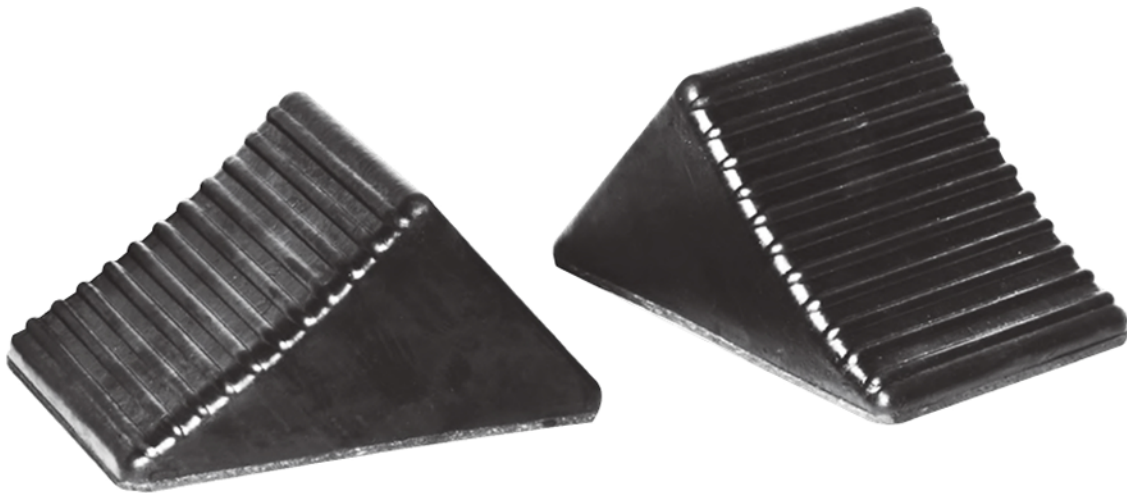

WHEEL CHOCKS

<< NOT TO SCALE >>

WC MED

155 X 130 X 150

(available in custom widths)

WC CAR1792

140 X 75 X 100

(available in custom widths)

WC LARGE

275 X 150 X 150

(available in custom widths)

Made in Australia

WHEEL CHOCKS

<< NOT TO SCALE >>

WC TRI
MOULDED STEPPED WHEEL CHOCK

WHEEL CHOCKS

<< NOT TO SCALE >>

WC TRIRC08

MOULDED LARGE WHEEL CHOCK

WC MLD264

205L X 100H X 120W

MOULDED WHEEL CHOCK