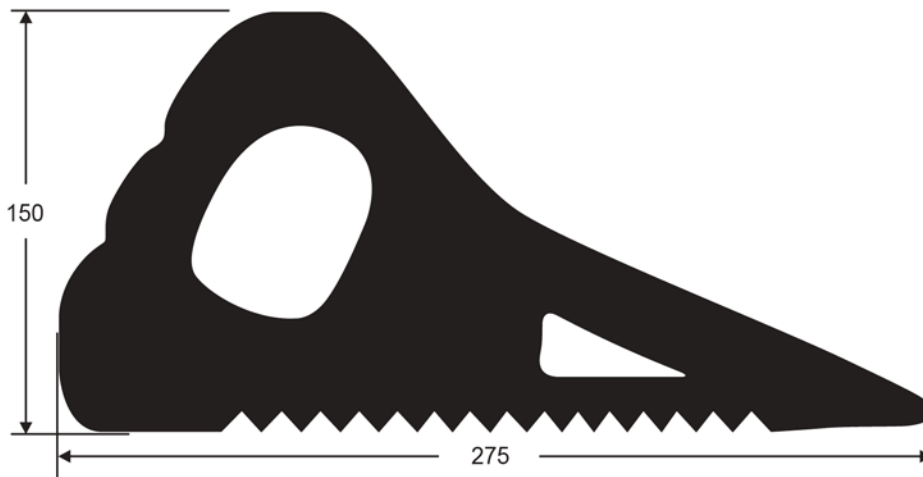

WHEEL CHOCKS

<< NOT TO SCALE >>

WC MED

155 X 130 X 150

(available in custom widths)

WC CAR1792

140 X 75 X 100

(available in custom widths)

WC LARGE

275 X 150 X 150

(available in custom widths)

Made in Australia

WHEEL CHOCKS

<< NOT TO SCALE >>

WC TRI
MOULDED STEPPED WHEEL CHOCK

WHEEL CHOCKS

<< NOT TO SCALE >>

WC TRIRC08

MOULDED LARGE WHEEL CHOCK

WC MLD264

205L X 100H X 120W

MOULDED WHEEL CHOCK