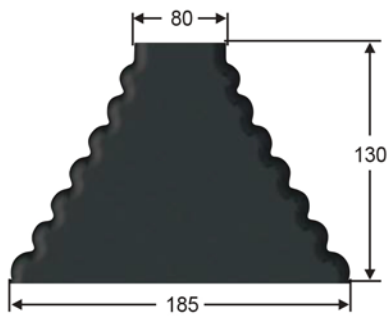

WHEEL CHOCKS

<< NOT TO SCALE >>

WC MED

155 X 130 X 150

(available in custom widths)

WC CAR1792

140 X 75 X 100

(available in custom widths)

WC LARGE

275 X 150 X 150

(available in custom widths)

Made in Australia

WHEEL CHOCKS

<< NOT TO SCALE >>

WC TRI
MOULDED STEPPED WHEEL CHOCK

WHEEL CHOCKS