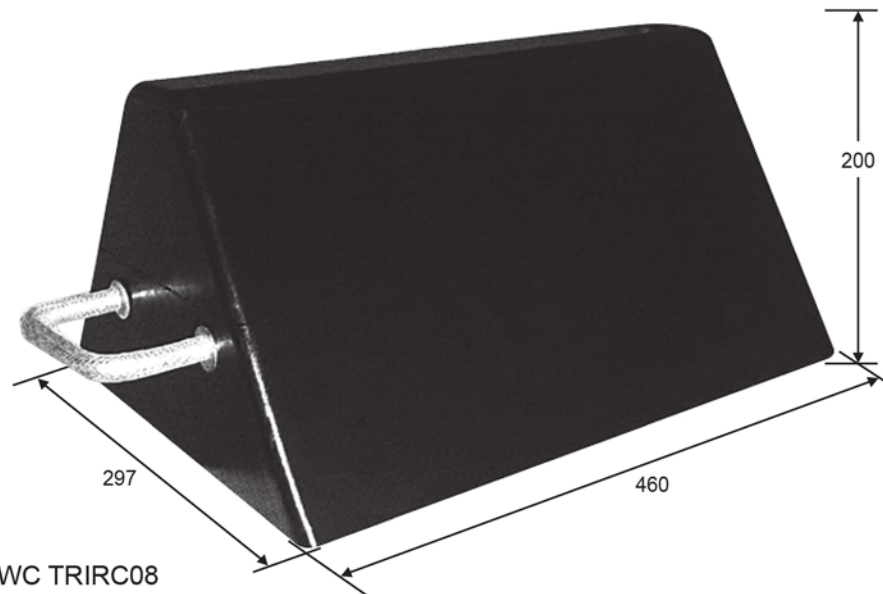

WHEEL CHOCKS

<< NOT TO SCALE >>

WC MED

155 X 130 X 150

(available in custom widths)

WC CAR1792

140 X 75 X 100

(available in custom widths)

WC LARGE

275 X 150 X 150

(available in custom widths)

Made in Australia

WHEEL CHOCKS

<< NOT TO SCALE >>

WC TRI
MOULDED STEPPED WHEEL CHOCK

WHEEL CHOCKS

<< NOT TO SCALE >>

WC TRIRC08

MOULDED LARGE WHEEL CHOCK

WC MLD264

205L X 100H X 120W

MOULDED WHEEL CHOCK