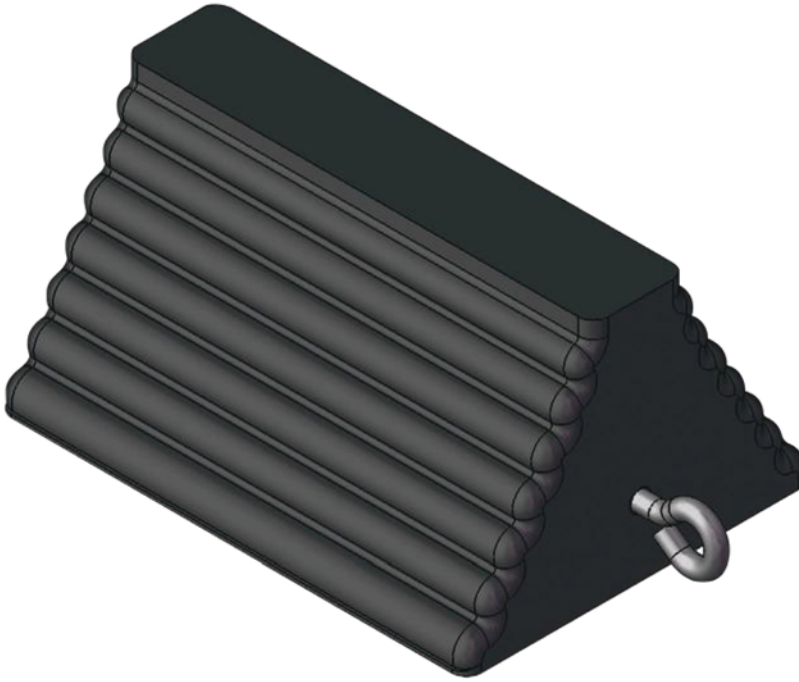

WHEEL CHOCKS

<< NOT TO SCALE >>

WC MED

155 X 130 X 150

(available in custom widths)

WC CAR1792

140 X 75 X 100

(available in custom widths)

WC LARGE

275 X 150 X 150

(available in custom widths)

Made in Australia

WHEEL CHOCKS

<< NOT TO SCALE >>

WC TRI
MOULDED STEPPED WHEEL CHOCK

WHEEL CHOCKS

<< NOT TO SCALE >>

WC TRIRC08

MOULDED LARGE WHEEL CHOCK

WC MLD264

205L X 100H X 120W

MOULDED WHEEL CHOCK