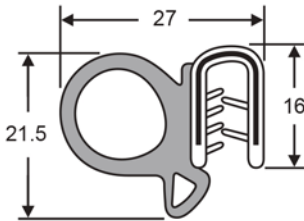

PW 037
PVC

**non stock item minimum quantities apply.*

STANDARD 50 METRE COILS

PINCH WELDS

PW 040

PW 052

PW 054 P

SCHLEGEL CAGE

PW 060

PW 063 PVC

**non stock item minimum quantities apply.*

STANDARD 50 METRE COILS

PINCH WELDS

PW 081 (B) PVC
PW 081 (W) PVC

PW 083 (B) PVC
PW 083 (GY) PVC

PW 173
PVC