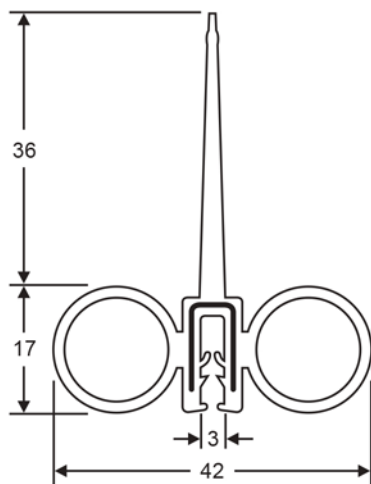

PW 009

PW 010

PW 011

PW 012

PW 013

**non stock item minimum quantities apply.*

STANDARD 50 METRE COILS

PINCH WELDS

PW 037
PVC

**non stock item minimum quantities apply.*

STANDARD 50 METRE COILS

PINCH WELDS

PW 040

PW 052

PW 054 P

SCHLEGEL CAGE

PW 060

PW 063 PVC

**non stock item minimum quantities apply.*

STANDARD 50 METRE COILS

PINCH WELDS

PW 081 (B) PVC
PW 081 (W) PVC

PW 083 (B) PVC
PW 083 (GY) PVC

PW 173
PVC

PW 716
SCHLEGEL CAGE

PW 717
SCHLEGEL CAGE

PW 719
PVC

PW 720 TPR

PW 721

**non stock item minimum quantities apply.*

STANDARD 50 METRE COILS