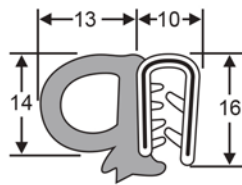

PINCH WELDS

SCHLEGEL CAGE

PW 055 P

SCHLEGEL CAGE

*non stock item minimum quantities apply.

STANDARD 50 METRE COILS