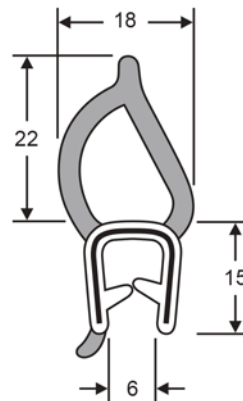

PW 009

PW 010

PW 011

PW 012

PW 013

**non stock item minimum quantities apply.*

STANDARD 50 METRE COILS

PINCH WELDS

PW 037
PVC

**non stock item minimum quantities apply.*

STANDARD 50 METRE COILS

PINCH WELDS

PW 040

PW 052

PW 054 P

SCHLEGEL CAGE

PW 060

PW 063 PVC

**non stock item minimum quantities apply.*

STANDARD 50 METRE COILS

PINCH WELDS

PW 081 (B) PVC
PW 081 (W) PVC

PW 083 (B) PVC
PW 083 (GY) PVC

PW 173
PVC

PW 716
SCHLEGEL CAGE

PW 717
SCHLEGEL CAGE

PW 719
PVC

PW 720 TPR

PW 721

**non stock item minimum quantities apply.*

STANDARD 50 METRE COILS