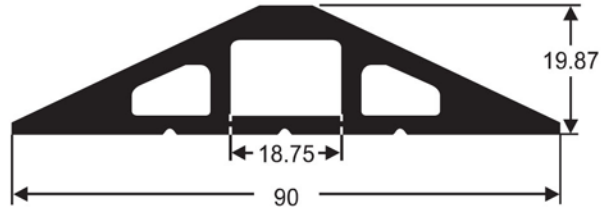

CABLE PROTECTORS

CP 7016 – 30 METRE COIL

CP 9020 – 30 METRE COIL

CP 12028 – 30 METRE COIL

CP 15030 – 20 METRE COIL

CP 15048 – 20 METRE COIL

CABLE PROTECTORS

AVAILABLE IN BLACK OR YELLOW