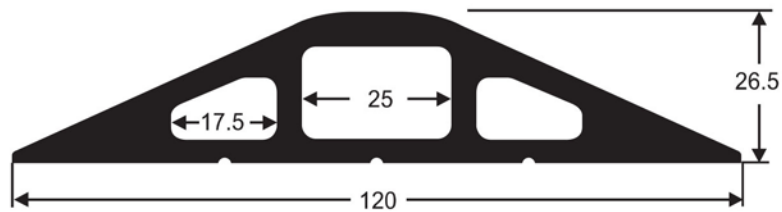

CABLE PROTECTORS

CP 7016 – 30 METRE COIL

CP 9020 – 30 METRE COIL

CP 12028 – 30 METRE COIL

CP 15030 – 20 METRE COIL

CP 15048 – 20 METRE COIL

CABLE PROTECTORS

AVAILABLE IN BLACK OR YELLOW