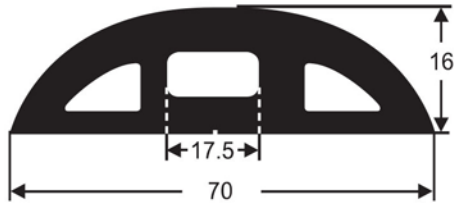

CABLE PROTECTORS

CP 7016 – 30 METRE COIL

CP 9020 – 30 METRE COIL

CP 12028 – 30 METRE COIL

CP 15030 – 20 METRE COIL

CP 15048 – 20 METRE COIL

CABLE PROTECTORS

AVAILABLE IN BLACK OR YELLOW