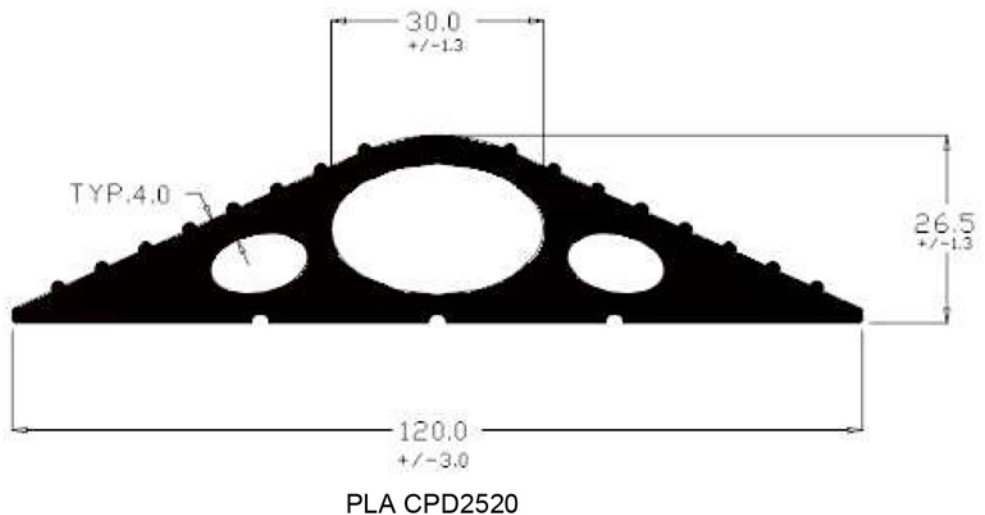

CABLE PROTECTORS

CP 7016 – 30 METRE COIL

CP 9020 – 30 METRE COIL

CP 12028 – 30 METRE COIL

CP 15030 – 20 METRE COIL

CP 15048 – 20 METRE COIL

CABLE PROTECTORS

AVAILABLE IN BLACK OR YELLOW