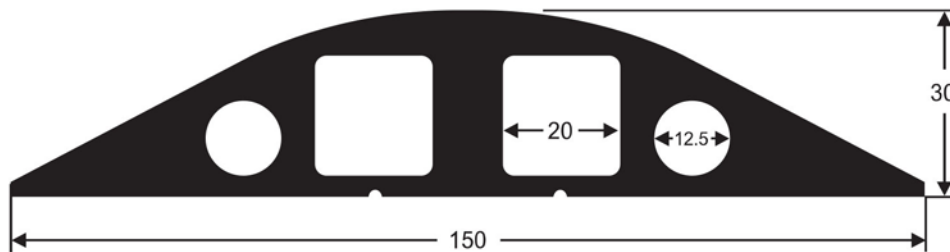

CABLE PROTECTORS

CP 7016 – 30 METRE COIL

CP 9020 – 30 METRE COIL

CP 12028 – 30 METRE COIL

CP 15030 – 20 METRE COIL

CP 15048 – 20 METRE COIL

CABLE PROTECTORS

AVAILABLE IN BLACK OR YELLOW