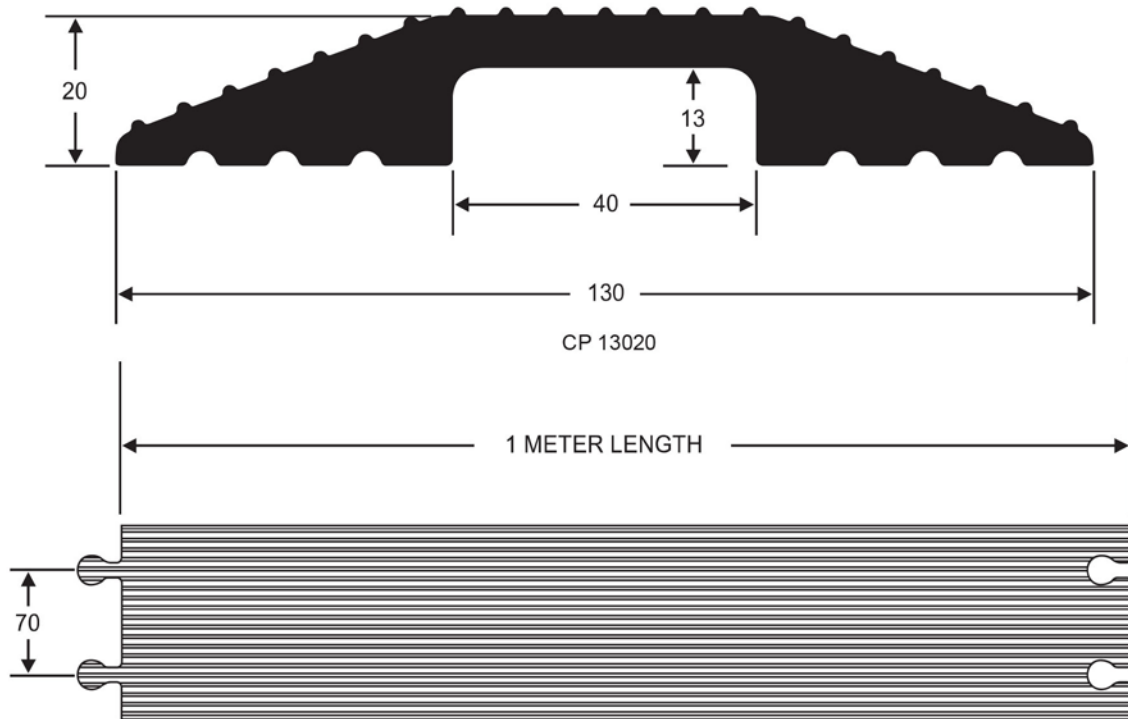

CABLE PROTECTORS

CP 7016 – 30 METRE COIL

CP 9020 – 30 METRE COIL

CP 12028 – 30 METRE COIL

CP 15030 – 20 METRE COIL

CP 15048 – 20 METRE COIL

CABLE PROTECTORS

AVAILABLE IN BLACK OR YELLOW