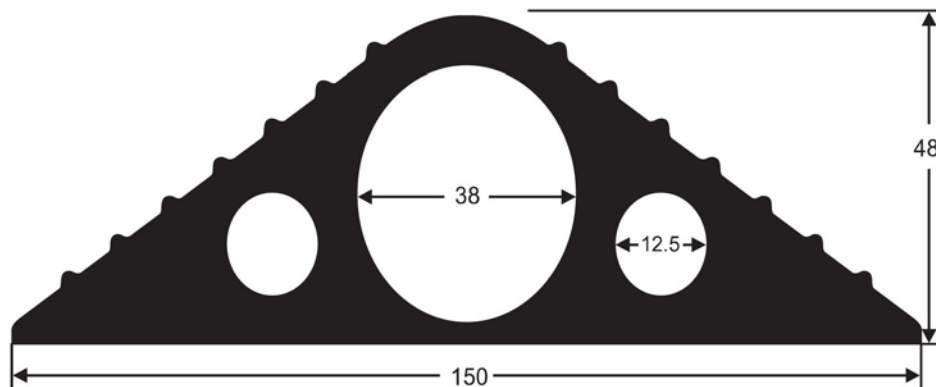

CABLE PROTECTORS

CP 7016 – 30 METRE COIL

CP 9020 – 30 METRE COIL

CP 12028 – 30 METRE COIL

CP 15030 – 20 METRE COIL

CP 15048 – 20 METRE COIL

CABLE PROTECTORS

AVAILABLE IN BLACK OR YELLOW