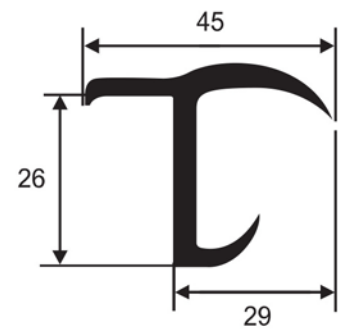

DOOR SEALS

DS 15H

Provides excellent inside and outside seal on doors 12mm to 15mm thick.

DS 15J

Provides excellent inside and outside seal. Designed for use on any door or panel thickness.

DS 20H

Provides excellent inside and outside seal. Design for use on doors or panels 20mm thick.

DS 20J

Provides excellent inside and outside seal. Design for use on any door or panel thickness.

STANDARD 30 METRE COILS

Made in Australia

DOOR SEALS

DS 25H

Provides excellent inside and outside seal. Design for doors or panels 25mm thick.

DS 25J

Provides excellent inside and outside seal. Design for use on any door or panel thickness.

DS 32H

Provides excellent inside and outside seal. Design for use on door or panels 32mm thick.

DS 32J

Provides excellent inside and outside seal. Design for use on any door or panel thickness.