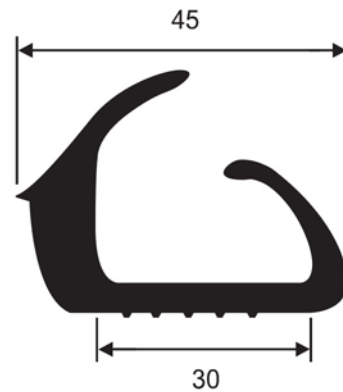

DOOR SEALS

TYPE C45*

Usually used for shipping containers, an excellent seal for transportation industry. Suits 30mm panel or door.