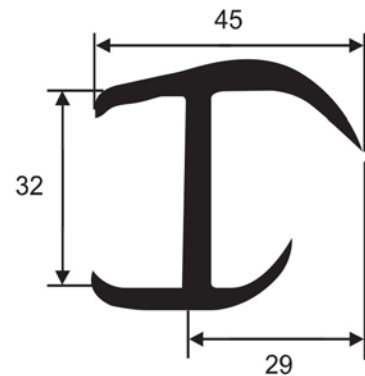

DS 25J

Provides excellent inside and outside seal. Design for use on any door or panel thickness.

DS 32H

Provides excellent inside and outside seal. Design for use on door or panels 32mm thick.

DS 32J

Provides excellent inside and outside seal. Design for use on any door or panel thickness.