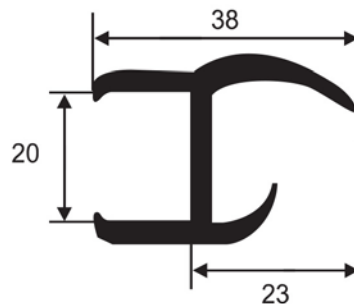

DOOR SEALS

DS 15H

Provides excellent inside and outside seal on doors 12mm to 15mm thick.

DS 15J

Provides excellent inside and outside seal. Designed for use on any door or panel thickness.

DS 20H

Provides excellent inside and outside seal. Design for use on doors or panels 20mm thick.

DS 20J

Provides excellent inside and outside seal. Design for use on any door or panel thickness.

STANDARD 30 METRE COILS

Made in Australia

DOOR SEALS

DS 25H

Provides excellent inside and outside seal. Design for doors or panels 25mm thick.

DS 25J

Provides excellent inside and outside seal. Design for use on any door or panel thickness.

DS 32H

Provides excellent inside and outside seal. Design for use on door or panels 32mm thick.

DS 32J

Provides excellent inside and outside seal. Design for use on any door or panel thickness.