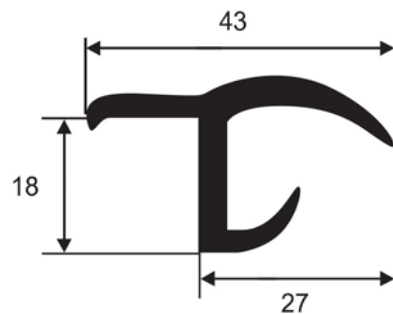

DOOR SEALS

DS 15H

Provides excellent inside and outside seal on doors 12mm to 15mm thick.

DS 15J

Provides excellent inside and outside seal. Designed for use on any door or panel thickness.

DS 20H

Provides excellent inside and outside seal. Design for use on doors or panels 20mm thick.

DS 20J

Provides excellent inside and outside seal. Design for use on any door or panel thickness.

STANDARD 30 METRE COILS

Made in Australia

DOOR SEALS

DS 25H

Provides excellent inside and outside seal. Design for doors or panels 25mm thick.