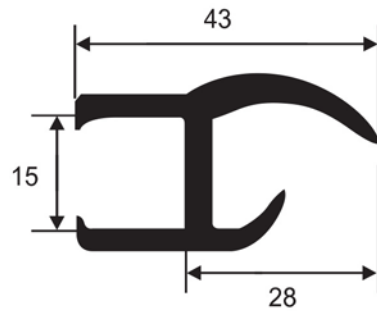

DOOR SEALS

DS 15H

Provides excellent inside and outside seal on doors 12mm to 15mm thick.

DS 15J

Provides excellent inside and outside seal. Designed for use on any door or panel thickness.

DS 20H

Provides excellent inside and outside seal. Design for use on doors or panels 20mm thick.

DS 20J

Provides excellent inside and outside seal. Design for use on any door or panel thickness.

STANDARD 30 METRE COILS

Made in Australia

DOOR SEALS

DS 25H

Provides excellent inside and outside seal. Design for doors or panels 25mm thick.

DS 25J

Provides excellent inside and outside seal. Design for use on any door or panel thickness.

DS 32H

Provides excellent inside and outside seal. Design for use on door or panels 32mm thick.

DS 32J

Provides excellent inside and outside seal. Design for use on any door or panel thickness.