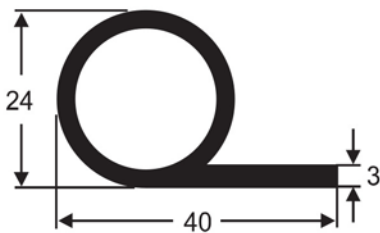

DOOR SEALS

DS P165*

*non stock item minimum quantities apply.

STANDARD 50 METRE COILS

Made in Australia