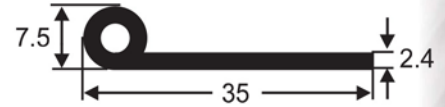

DOOR SEALS

DS P920

*non stock item minimum quantities apply.

STANDARD 50 METRE COILS

Made in Australia