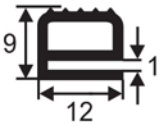

DOOR SEALS

DS 5RE