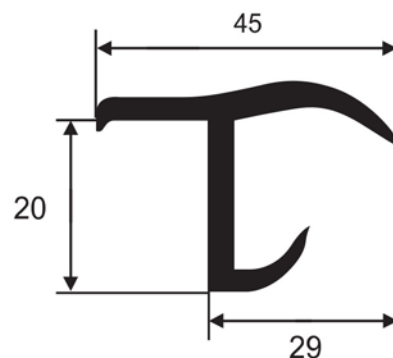

DOOR SEALS

DS 15H

Provides excellent inside and outside seal on doors 12mm to 15mm thick.

DS 15J

Provides excellent inside and outside seal. Designed for use on any door or panel thickness.

DS 20H

Provides excellent inside and outside seal. Design for use on doors or panels 20mm thick.

DS 20J

Provides excellent inside and outside seal. Design for use on any door or panel thickness.

STANDARD 30 METRE COILS

Made in Australia

DOOR SEALS

DS 25H

Provides excellent inside and outside seal. Design for doors or panels 25mm thick.

DS 25J

Provides excellent inside and outside seal. Design for use on any door or panel thickness.

DS 32H

Provides excellent inside and outside seal. Design for use on door or panels 32mm thick.

DS 32J

Provides excellent inside and outside seal. Design for use on any door or panel thickness.