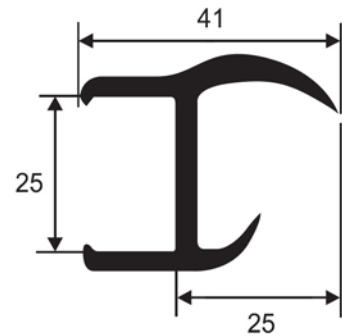

DOOR SEALS

DS 15H

Provides excellent inside and outside seal on doors 12mm to 15mm thick.

DS 15J

Provides excellent inside and outside seal. Designed for use on any door or panel thickness.

DS 20H

Provides excellent inside and outside seal. Design for use on doors or panels 20mm thick.

DS 20J

Provides excellent inside and outside seal. Design for use on any door or panel thickness.

STANDARD 30 METRE COILS

Made in Australia

DOOR SEALS

DS 25H

Provides excellent inside and outside seal. Design for doors or panels 25mm thick.

DS 25J

Provides excellent inside and outside seal. Design for use on any door or panel thickness.

DS 32H

Provides excellent inside and outside seal. Design for use on door or panels 32mm thick.

DS 32J

Provides excellent inside and outside seal. Design for use on any door or panel thickness.