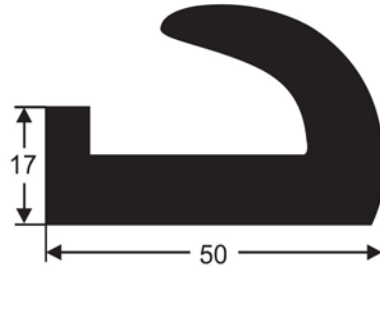

DOOR SEALS

DS COMPACT

Highly efficient seal designed for use on garbage compactors to limit the amount of spillage. Standard 30 metre coils.

REFRIGERATION GASKETS

*non stock item minimum quantities apply.

STANDARD 50 METRE COILS

Made in Australia