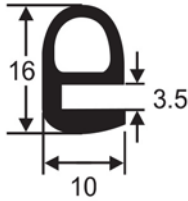

DOOR SEALS

DS 10RE

*non stock item minimum quantities apply.

STANDARD 50 METRE COILS

Made in Australia

1/10 Littlebourne St,
Kelso NSW 2795

Phone: (02) 6332 1111
Email: bxfr@outlook.com

www.bathurstfoamandrubber.com.au