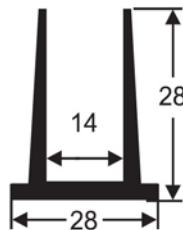

DOOR SEALS

DS COMPACT

Highly efficient seal designed for use on garbage compactors to limit the amount of spillage. Standard 30 metre coils.

REFRIGERATION GASKETS

RF FG11

RF D14

RF D11MK3

**non stock item minimum quantities apply.*