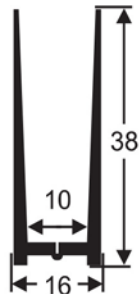

REFRIGERATION GASKETS

RF FG11