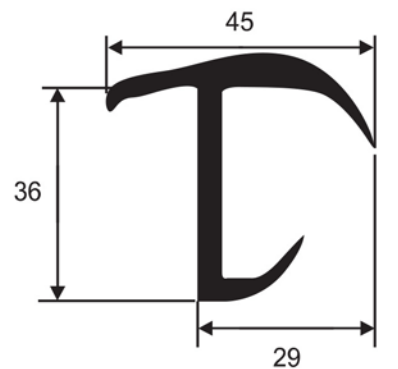

DS 25J

Provides excellent inside and outside seal. Design for use on any door or panel thickness.

DS 32H

Provides excellent inside and outside seal. Design for use on door or panels 32mm thick.

DS 32J

Provides excellent inside and outside seal. Design for use on any door or panel thickness.