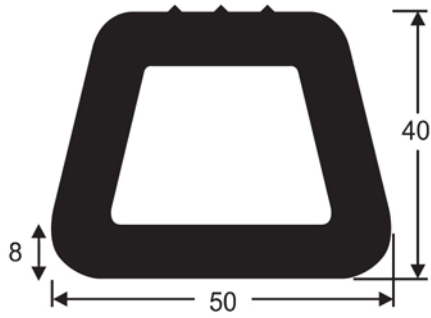

DOCKING RUBBER

DR 440