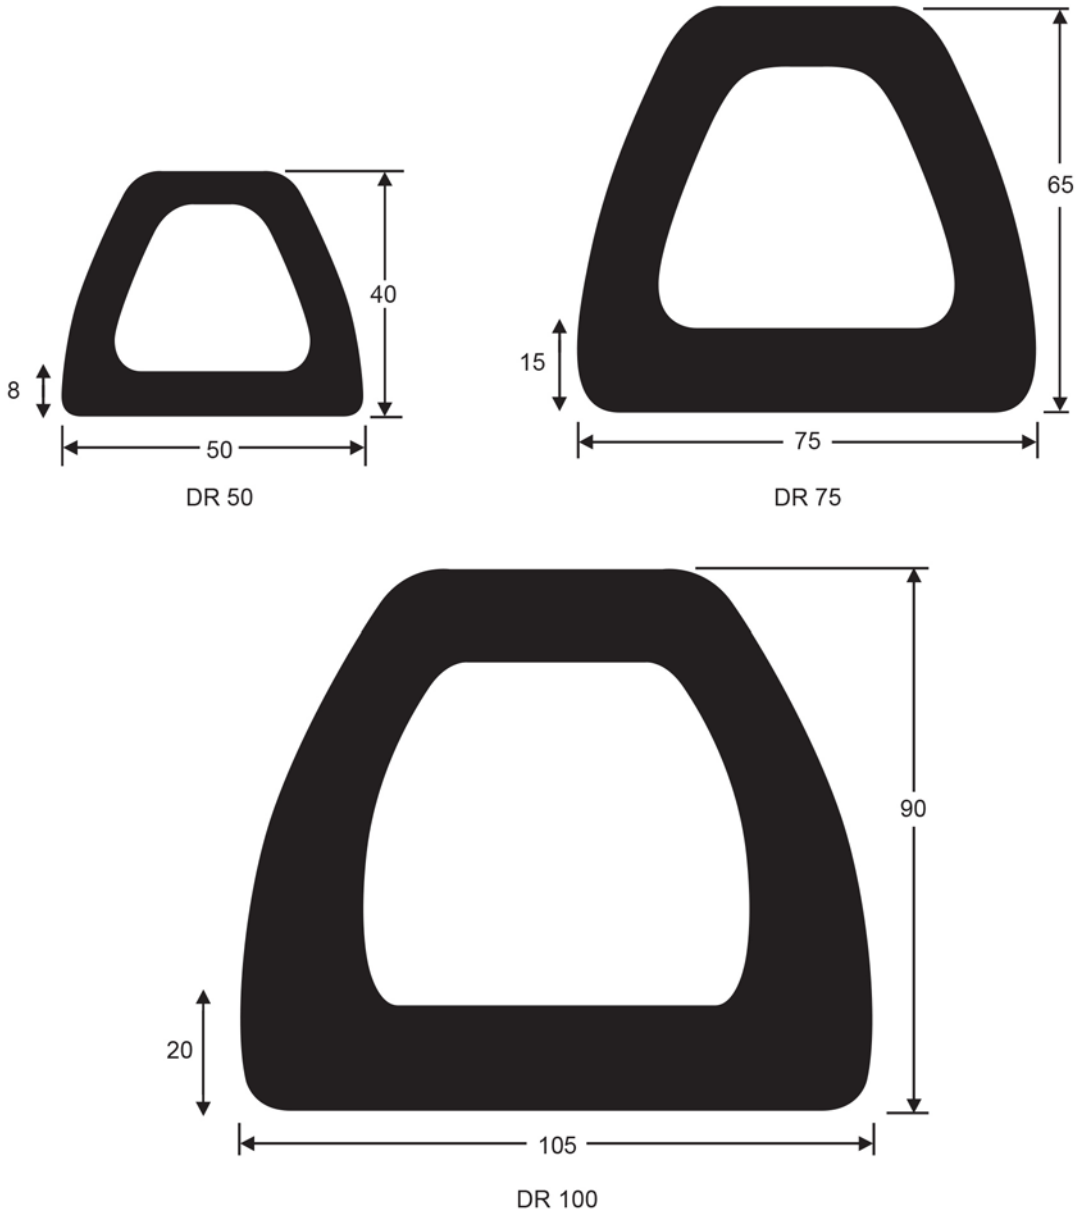

# DOCKING RUBBER

DR 440

DR 441

DR 442

# DOCKING RUBBER

DR 554

STANDARD 3 METRE LENGTHS  
(also available in custom lengths)

DR 35\*

STANDARD 30 METRE COIL

DR 1168\*

(also available in custom lengths)

150