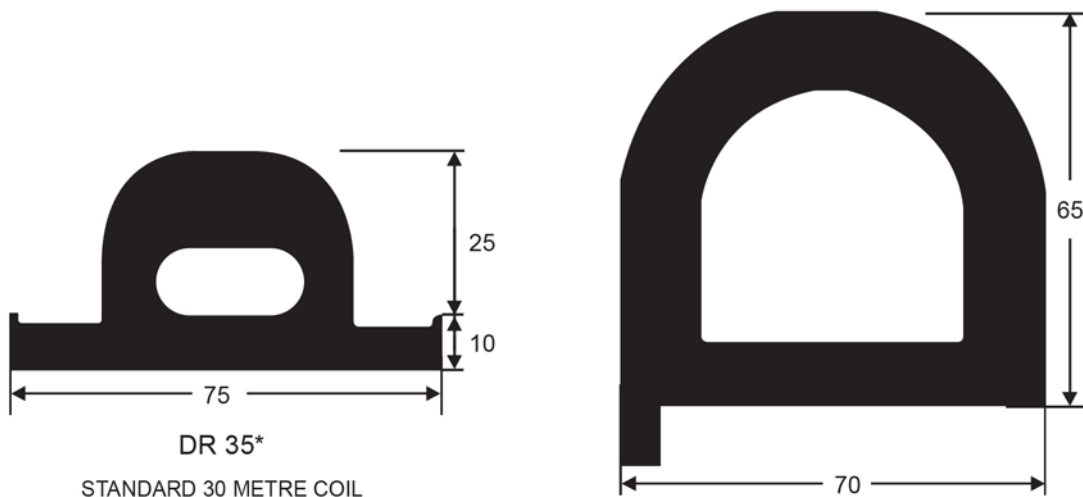

# DOCKING RUBBER

DR 554

STANDARD 3 METRE LENGTHS  
(also available in custom lengths)

DR 35\*

STANDARD 30 METRE COIL

DR 1168\*

(also available in custom lengths)

150