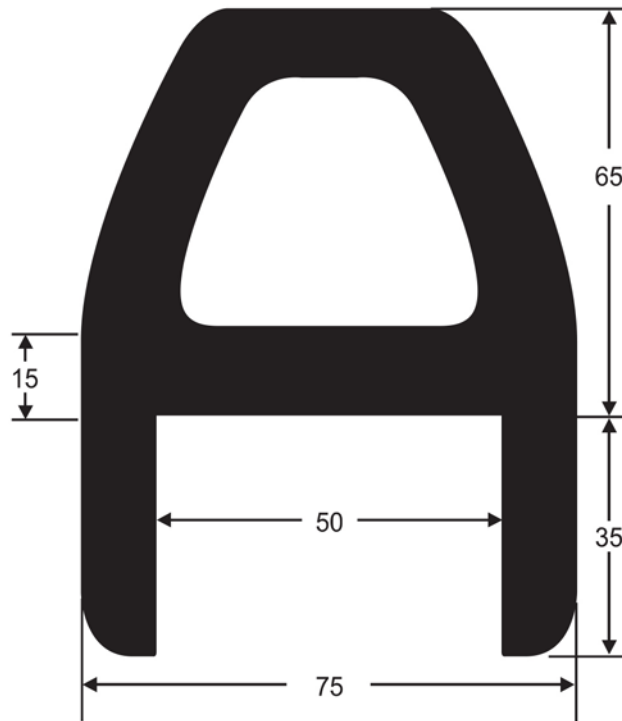

DOCKING RUBBER

DR 777*

*non stock item minimum quantities apply.