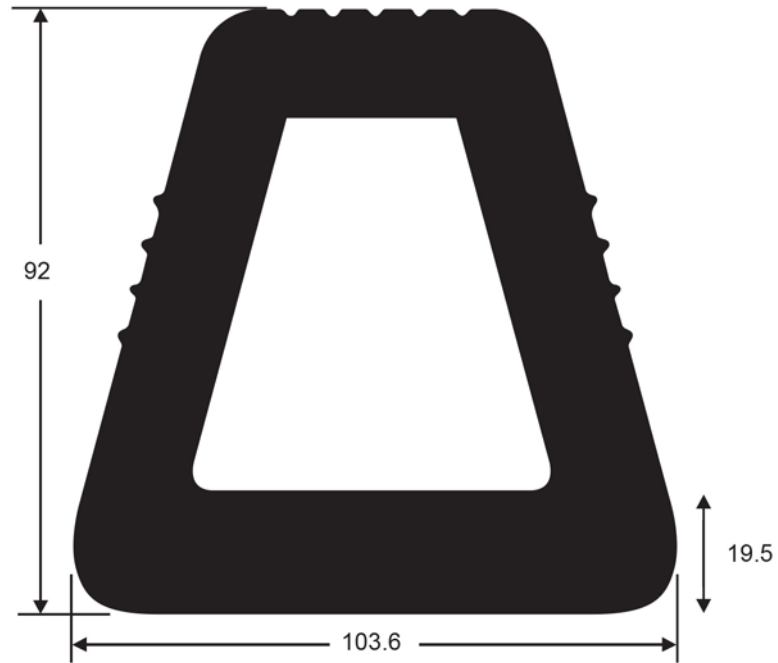

# DOCKING RUBBER

DR 777\*

*\*non stock item minimum quantities apply.*

DR MDR50

# DOCKING RUBBER

DR 554

STANDARD 3 METRE LENGTHS  
(also available in custom lengths)

DR 35\*

STANDARD 30 METRE COIL

DR 1168\*

(also available in custom lengths)

150